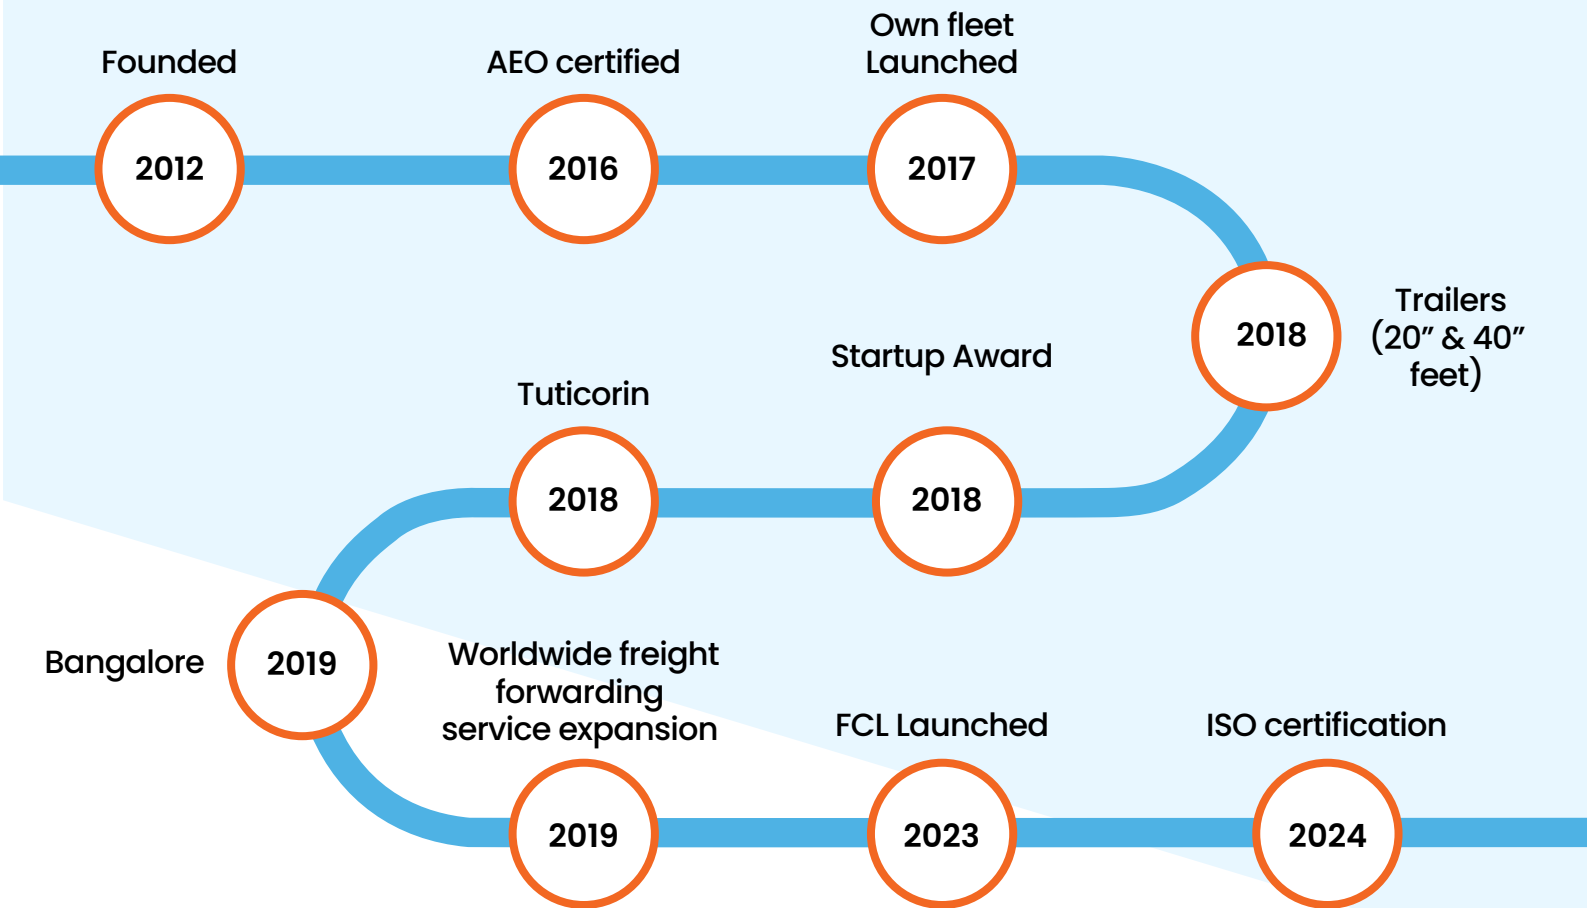

Our highly dedicated and expertise staff-work closely associated with the customs authorities to enable smooth and speedy custom clearance to meet all your urgent requirements of the cargo.

OUR FOUNDER

ACHIEVEMENTS

15+

years of experience

500+

Clients

50,000+

Shipments (Air & Sea)

25,000+

Roadway transportation

COMPANY

OUR MILESTONE

MISSION & VISION

MISSION

"Easy Way Logistics" aims to excel in transportation and logistics through teamwork and innovation, providing superior services that exceed customer expectations with prompt communication and quality information.

Tipping Trailer

A tipping trailer, also known as a dump trailer, is a versatile vehicle designed for transporting and efficiently unloading bulk materials such as soil, sand, gravel, and debris. Equipped with a hydraulic system, the trailer bed can be tilted or tipped, allowing for easy and quick unloading of its contents without the need for manual labor. This makes tipping trailers highly valuable in industries like construction, agriculture, landscaping, and waste management, where large quantities of materials need to be moved and deposited swiftly. Their ability to handle heavy loads and facilitate rapid unloading significantly enhances operational efficiency on job sites